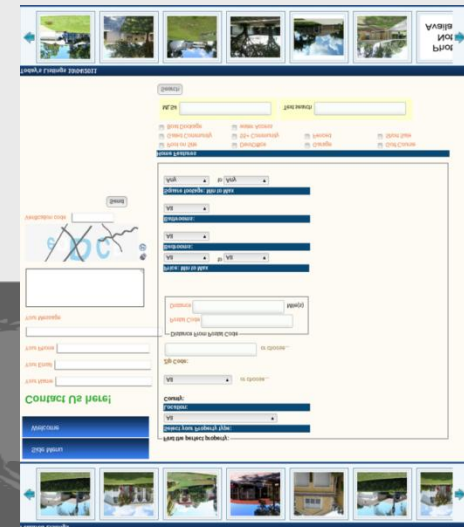

Real Estate Listing Mgmt System (Cont.)

Some of the features of **RELMS** are as follows:

- Unlimited no of listing properties
- Property classes (Residential, Commercial, land, etc)
- Unlimited Agent and Member accounts
- SEO- Customizable Search Engine optimization
- Lead Management - WYSIWYG page editor
- Listing search criteria - Drag and drop uploading of photos
- Site visitors memberships